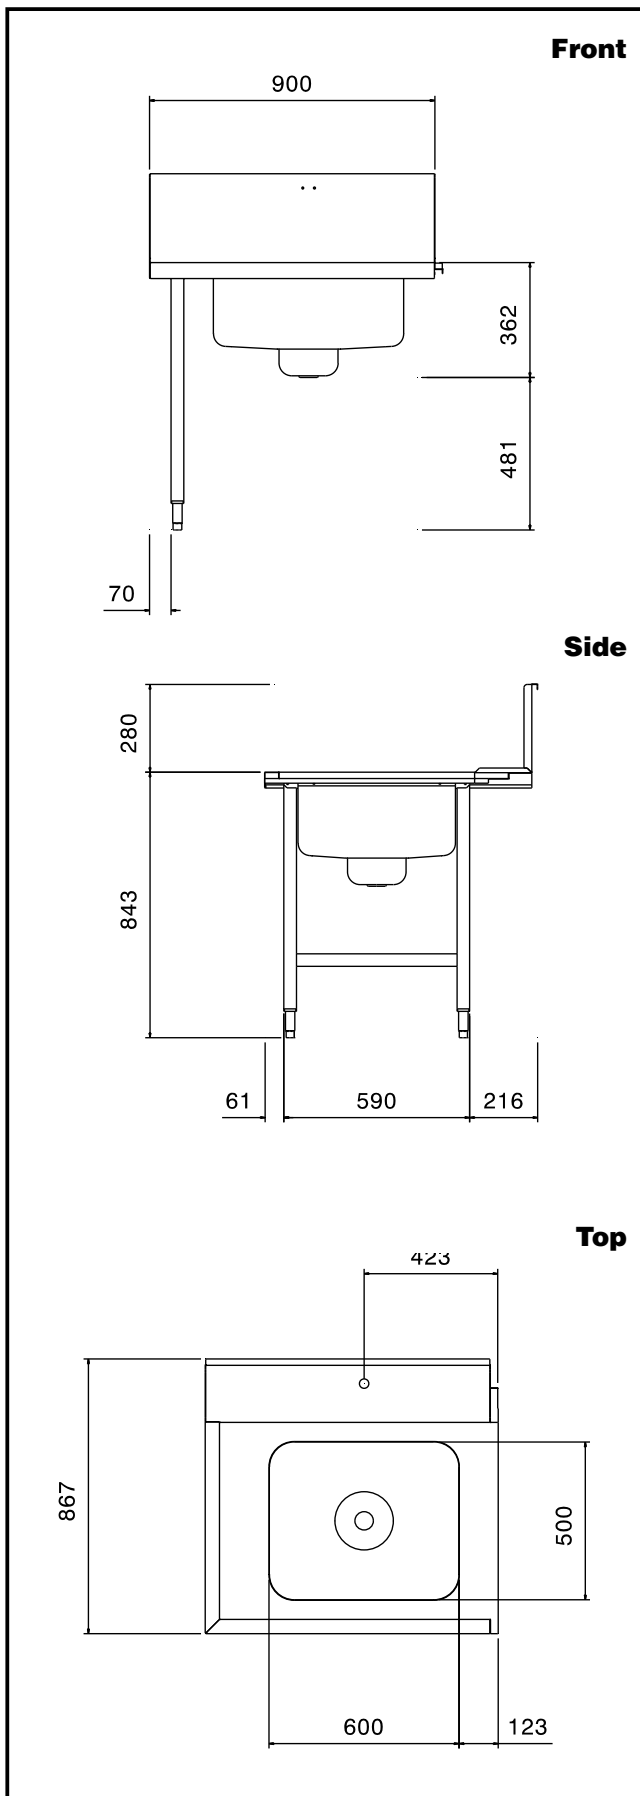

### Short Form Specification

Item No. \_\_\_\_\_

For potwasher. Table top in polished AISI 304 stainless steel, with anti-drip edge and backsplash mm300h. N. 2 square 40x40mm tubular legs on height-adjustable feet. Bowl size mm700x500x250h box strainer with bucket for shut-off valve (non included). Deep basin on left side.

### Construction

- 304 AISI stainless steel construction throughout.
- To be secured to the dishwasher and fitted with one pair of legs at the other end.
- All surfaces smooth with polished finish.
- Stainless steel square 40x40mm tubular legs.
- Deep anti-drip profiles completely folded with lower edge for safe and easy cleaning.

## Handling System for Pot & Pans Pre-wash/Unloading Table with Deep Left Basin, 900mm

### Key Information:

External dimensions, Width:	
865361 (BHPPTB09L)	900 mm
External dimensions, Depth:	867 mm
External dimensions, Height:	1123 mm
Net weight:	8 kg

Handling System for Pot & Pans  
Pre-wash/Unloading Table with Deep Left Basin, 900mm